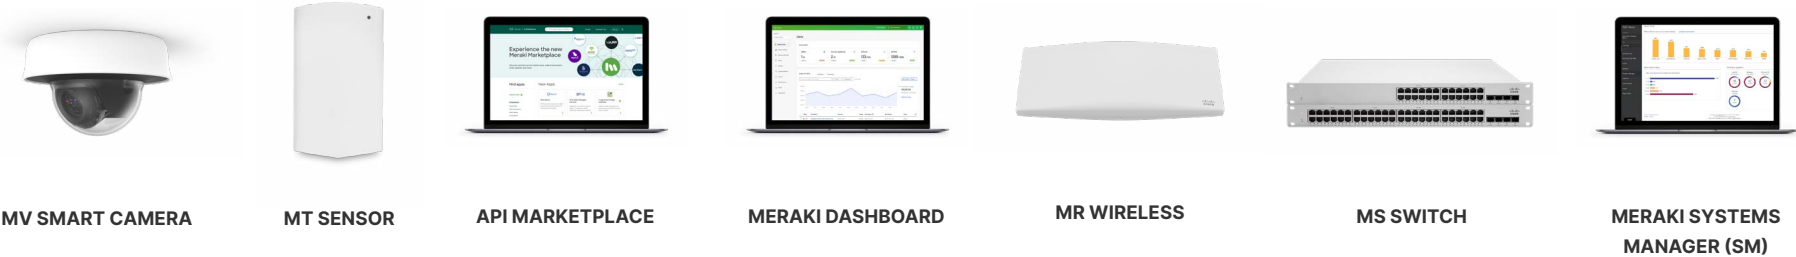

FEATURED PRODUCTS

MV SMART CAMERA

MT SENSOR

API MARKETPLACE

MERAKI DASHBOARD

MR WIRELESS

MS SWITCH

MERAKI SYSTEMS
MANAGER (SM)