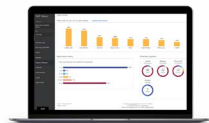

MERAKI SYSTEMS
MANAGER (SM)