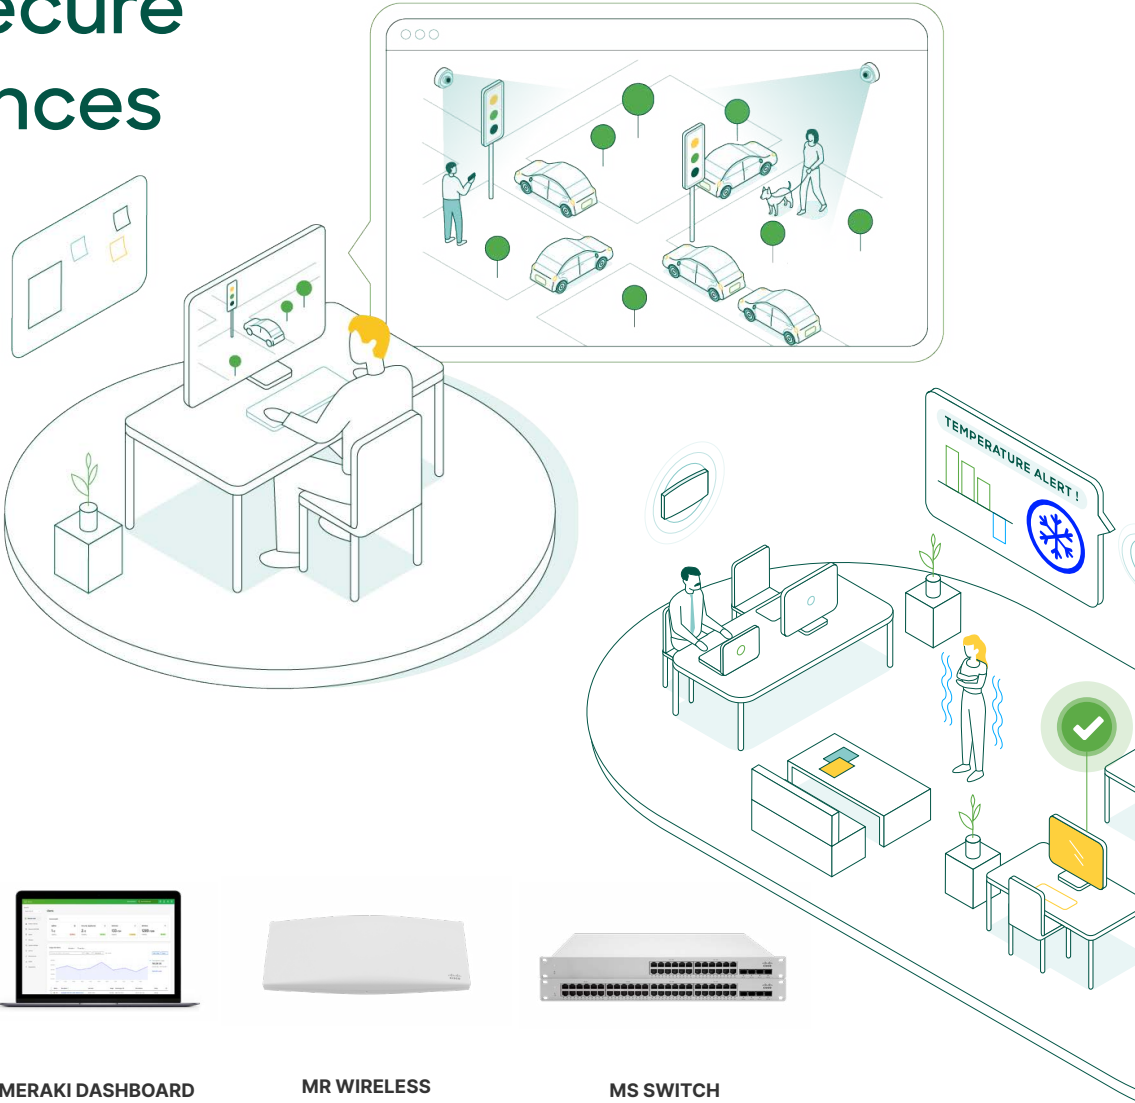

Provide intelligent, secure government experiences

PHYSICAL INTELLIGENCE AND SECURITY

- Utilize footfall and transportation monitoring and analysis in city planning
- Maximize space usage with building spatial planning and management (e.g. identifying open meeting rooms)
- Secure areas and provide situational awareness to protect government buildings, employees, and constituents
- Detect and respond to environmental hazards

FEATURED PRODUCTS

MV SMART CAMERA

API MARKETPLACE

MERAKI DASHBOARD

MR WIRELESS

MS SWITCH